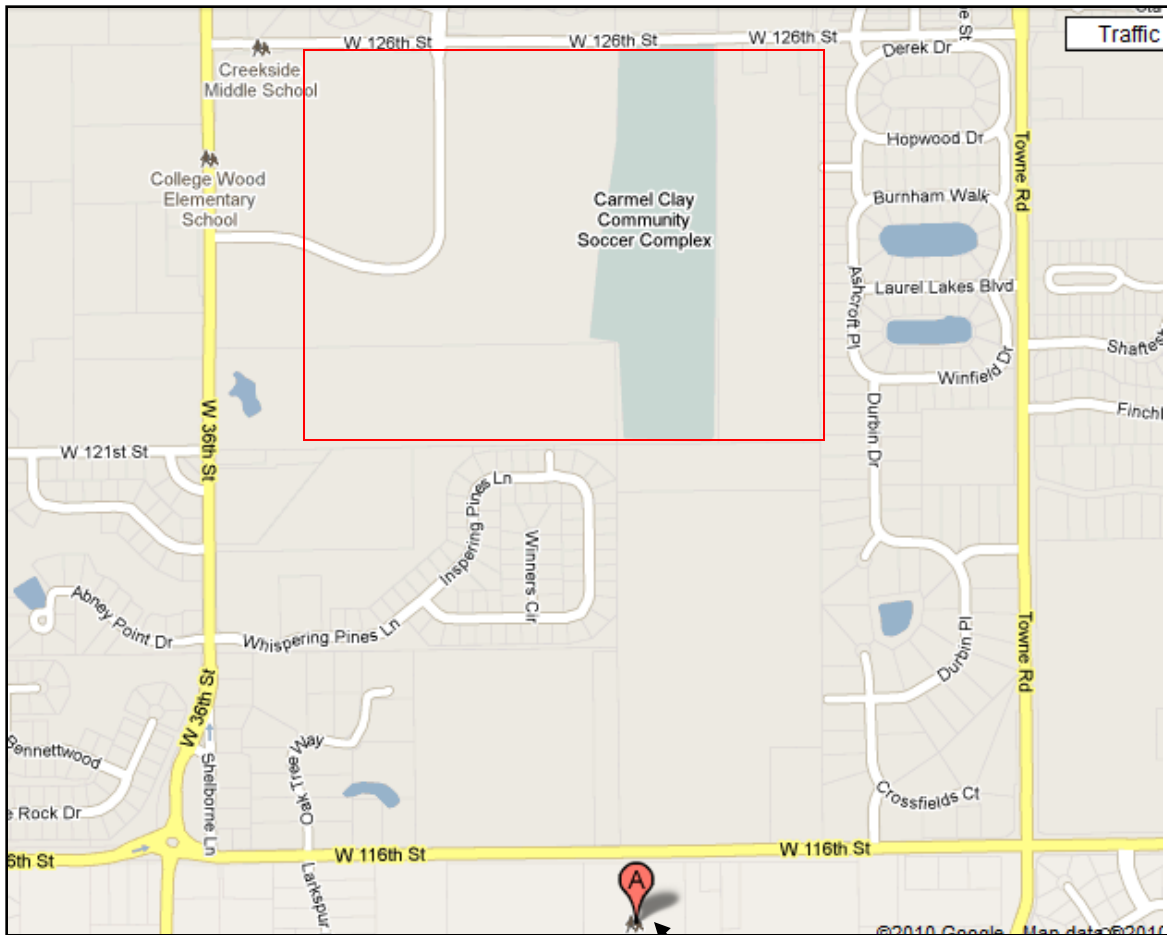

2011 CROSSROADS OF AMERICA COLLEGE SHOWCASE

MAP OF FIELDS

Carmel Clay Comm. Soccer Complex  
 Shelborne Soccer Fields  
 3451 W. 126th St.  
 Carmel, IN 46032

University High School  
 2825 W. 116th St.  
 Carmel, IN 46032