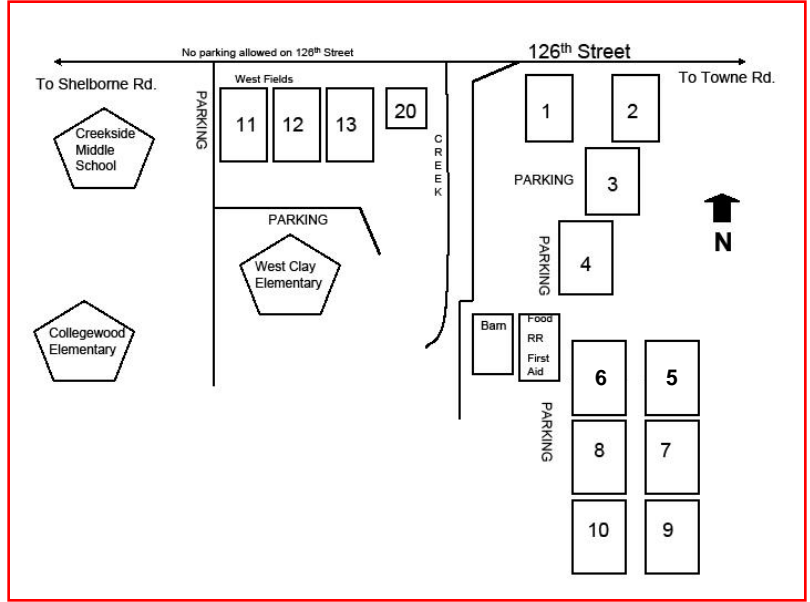

2011 CROSSROADS OF AMERICA COLLEGE SHOWCASE

MAP OF FIELDS

Carmel Clay Comm. Soccer Complex  
 Shelborne Soccer Fields  
 3451 W. 126th St.  
 Carmel, IN 46032

University High School  
 2825 W. 116th St.  
 Carmel, IN 46032