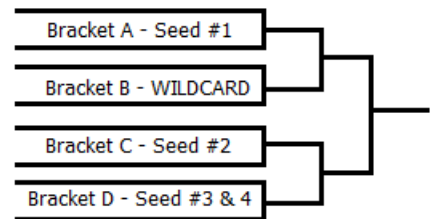

The bracket structure and the tournament playing format:

When the number of teams being selected for an age group is exactly 12 teams, The Tournament and Cup Committee has determined that the following procedure will be used to bracket and seed the teams:

Each age division will be divided into 3 brackets with 4 teams in each bracket
 The Seeded teams will be placed as shown to the right →
 All teams will participate in a three game round-robin format
 The Bracket winners will advance to finals
 The best 2nd place team will advance for the Wildcard spot
 (If Wildcard is from bracket A, will switch with B with D)